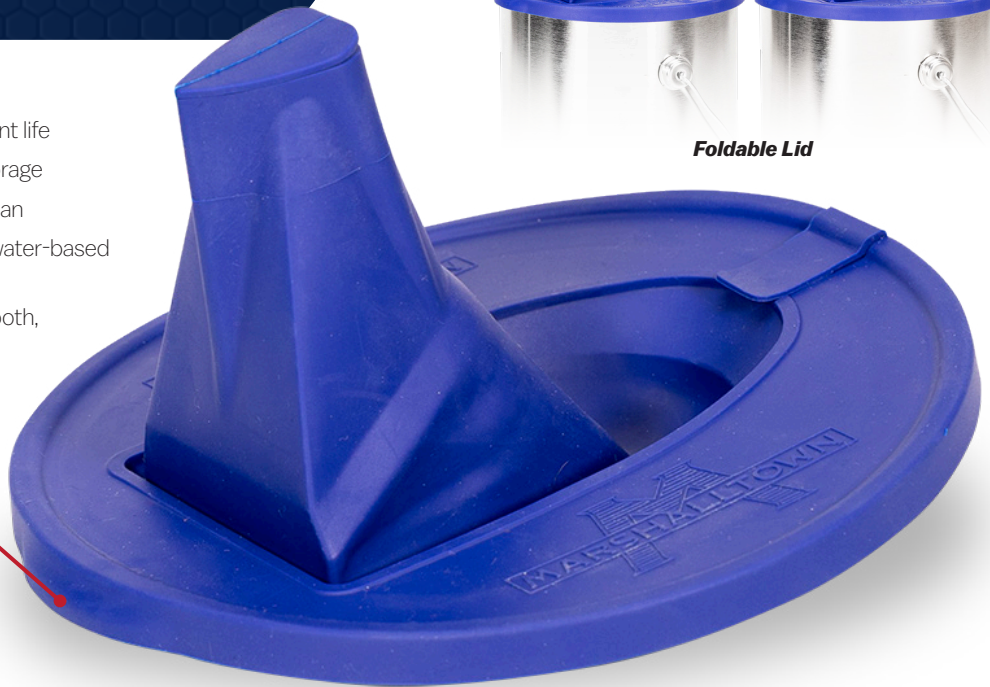

# 1 GALLON POUR LID

- Fits most 1 gallon paint cans
- Keeps paint can sealed to extend paint life
- Foldable pour lid allows stackable storage
- Pull tab for easy removal from paint can
- Solvent resistance for working with water-based paint or stain
- Easy-open vent hole to ensure a smooth, controlled flow when pouring

**Foldable Lid**

**Pull Tab**

**Attach**

**Vent**

**Pour**

**Seal & Store**

EDI	Part#	Description	Inner/Outer
32612	GPL1	1 Gallon Pour Lid	1/10