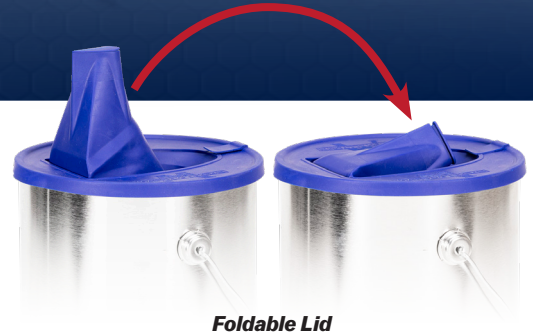

# 1 GALLON POUR LID

- Fits most 1 gallon paint cans
- Keeps paint can sealed to extend paint life
- Foldable pour lid allows stackable storage
- Pull tab for easy removal from paint can
- Solvent resistance for working with water-based paint or stain
- Easy-open vent hole to ensure a smooth, controlled flow when pouring

**Foldable Lid**

**Pull Tab**

**Attach**

**Vent**

**Pour**

**Seal & Store**

EDI	Part#	Description	Inner/Outer
32612	GPL1	1 Gallon Pour Lid	1/10