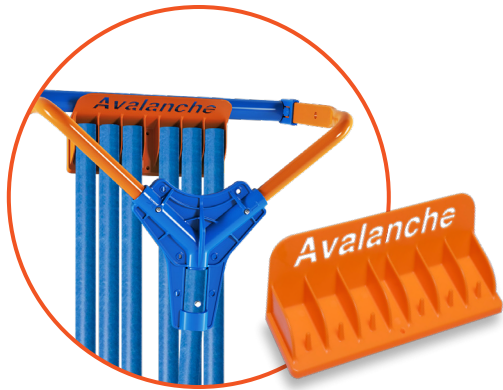

Avalanche!® 750

- Removes snow from roofs with ease and speed
- Smooth 17" (432mm) wide, 12' (366cm) long plastic slide provides slick surface for snow to slide off roof
- Heavy-duty vinyl coated polyester slide is cut and tear resistant
- 3" (76mm) wheels provide adequate space for slide to glide safely over tile, cedar shake, metal, and solar roofs
- Easy snap together assembly (no tools needed)
- Lightweight fiberglass handle in four 46½" (1181mm) sections, full extension has ≈16' (488cm) reach

Cut and Tear Resistant Slide

EDI	Part#	Description	Size-in	Size-mm	Inner/Outer
27141	AVA750	Avalanche 750	48 ¾ x 8	1238 x 203	1/1

Avalanche Storage Bracket
(sold separately)

Easy Snap Assembly

**Slide Wheel
Easy Wind-Up Handle**

Replacement Parts

EDI	Part#	Description	Size-in	Size-mm	Inner/Outer
27149	AVA-HK	Avalanche Replacement Handle Kit - Contains Two Handles	48 ¾ x 4 ½	1238 x 114	1/1
27148	750HD-SK	Avalanche Heavy Duty Slide Kit - Contains One Slide Coil and Two 3" Wheels	20 ¼ x 4 ½	514 x 114	1/1
27153	AVA750-WK	Avalanche 3" Replacement Wheels - Contains Two 3" Wheels	4 x 3	102 x 76	1/1
27147	AVA-BRKT	Avalanche Storage Bracket	11 ¾ x 4 ½	298 x 114	1/1