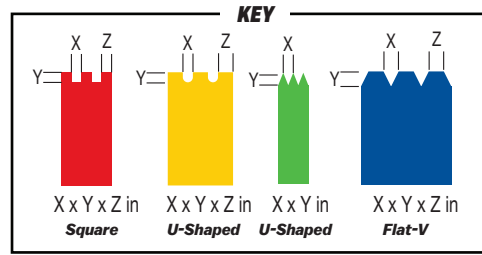

- Essential for all functional or decorative floor and wall tiling
- 12 x 4½" (305 mm x 114 mm) blade made of stainless steel
- Notch Shape Options: Square, U-Shaped, V-Shaped, Flat-V, or Finishing blade
- Choose right-handed or left-handed

Notch Dimensions
 Notch Width (X) by
 Notch Depth (Y) by
 Space Between
 Notches (Z)

EDI	Part#	Handed	Notch Shape	X-Notch Size - in.	Y-Notch Size - in.	Z-Notch Size - in.	Inner/Outer
41092	BWT31091	Right-Handed	V-Shaped ▼	¼	⅜	0	6/12
41093	BWT31100	N/A	Finishing Blade	0	0	0	6/12
41094	BWT31231	Right-Handed	Square ■	⅛	⅛	⅛	6/12
41095	BWT31232	Left-Handed	Square ■	⅛	⅛	⅛	6/6
41096	BWT3133	Right-Handed	V-Shaped ▼	⅛	¼	⅝	6/12
41097	BWT31332	Left-Handed	V-Shaped ▼	⅛	¼	⅝	6/12
41098	BWT31361	Right-Handed	Square ■	¼	⅜	¼	6/12
41099	BWT31421	Right-Handed	Square ■	¼	¼	¼	6/12
41100	BWT31422	Left-Handed	Square ■	¼	¼	¼	6/12
41101	BWT31581	Right-Handed	Square ■	½	½	½	6/12
41102	BWT31582	Left-Handed	Square ■	½	½	½	6/6
41103	BWT31611	Right-Handed	U-Shaped ◡	⅛	⅜	⅜	6/12
41104	BWT31612	Left-Handed	U-Shaped ◡	⅛	⅜	⅜	6/12
41105	BWT31701	Right-Handed	U-Shaped ◡	⅛	⅛	⅛	6/12
41106	BWT31702	Left-Handed	U-Shaped ◡	⅛	⅛	⅛	6/12
41107	BWT31721	Right-Handed	U-Shaped ◡	¼	¼	¼	6/12
41108	BWT31722	Left-Handed	U-Shaped ◡	¼	¼	¼	6/6
41109	BWT31761	Right-Handed	U-Shaped ◡	¼	⅜	¼	6/12
41110	BWT31762	Left-Handed	U-Shaped ◡	¼	⅜	¼	6/12
41111	BWT31771	Right-Handed	U-Shaped ◡	¾	19/32	25/64	6/12
41112	BWT31781	Right-Handed	U-Shaped ◡	¼	½	¼	6/12
41113	BWT31782	Left-Handed	U-Shaped ◡	¼	½	¼	6/12
41114	BWT31841	Right-Handed	Flat-V ▲	⅜	⅜	⅜	6/12
41115	BWT31842	Left-Handed	Flat-V ▲	⅜	⅜	⅜	6/6
41116	BWT31951	Right-Handed	Flat-V ▲	⅛	⅛	⅛	6/12
41117	BWT31952	Left-Handed	Flat-V ▲	⅛	⅛	⅛	6/6
41118	BWT31981	Right-Handed	Flat-V ▲	⅝	¼	⅜	6/12
41119	BWT31982	Left-Handed	Flat-V ▲	⅝	¼	⅜	6/12