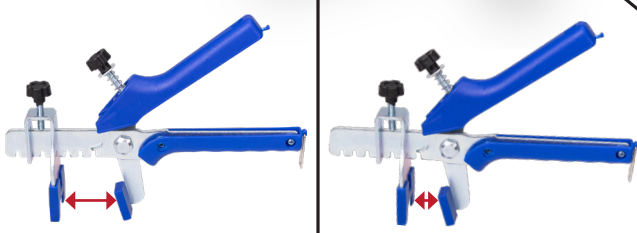

PLS™ PLIERS

- For easier wedge installation
- Compatible with PLS™ and PLSMAX™ Leveling Systems
- Feature an adjustable hard stop to prevent applying too much force

Handle lock

Compatible with:

PLS™
PRECISION LEVELING SYSTEM

PLSMAX™
PRECISION LEVELING SYSTEM

Reversible cap for use with multiple leveling systems

Adjust tightening length to save time and reduce fatigue

EDI	Part#	Description	Inner/Outer
33060	BWTLSP	PLS Plier	1/4