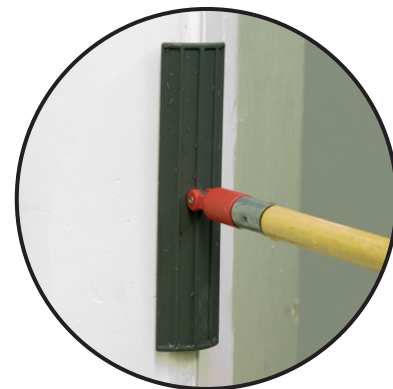

# BULLNOSE CLEANER

- Wet sands and cleans 1" (25mm) and 2" (50mm) corner bead
- Cleaning head has an abrasive surface that also holds water
- Leaves a smooth edge between corner bead and drywall
- Threaded adapter accepts handle (sold separately)
- Sold 1 per inner pack/10 per outer pack

Wet Sands

Cleans Corner Beads

EDI	Part #	Size-in.	Size-mm
13482	BC82	9 $\frac{1}{4}$ x 2 $\frac{3}{16}$	235 x 56