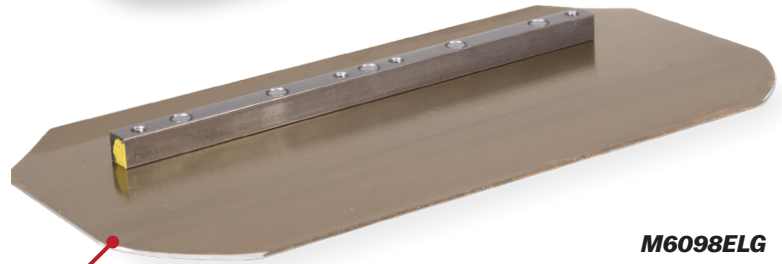

EXTENDED LIFE GOLD POWER TROWEL BLADES

- Crafted from top-quality, tempered and hardened gold steel
- Extended Life Gold blades last 50% longer than standard power trowel blades
- The combination blade style features both a floating edge and a flat finishing edge for finishing large areas of concrete
- The finish blade style produces a smooth and polished finish on large concrete surfaces
- Compatible for use with Multiquip Whiteman HTX6 Series Ride-On Power Trowels
- Sold 4 per inner pack/4 per outer pack

M7960ELG

M6097ELG

M6098ELG

**Extended Life Gold
blade material**

EDI	Part#	Description	Size-in	Size-mm	Type	Machine Size	Inner/ Outer
32960	M7960ELG	Power Trowel Flat-Finish Rounded Corner Blade	8 x 16	203 x 406	Flat Finish-Round Corners	8' Ride On	4/4
27976	M6097ELG	Power Trowel Combination Blade	8 x 16	203 x 406	Combination	8' Ride On	4/4
27977	M6098ELG	Power Trowel Finish Blade	6 x 16	152 x 406	Finish	8' Ride On	4/4