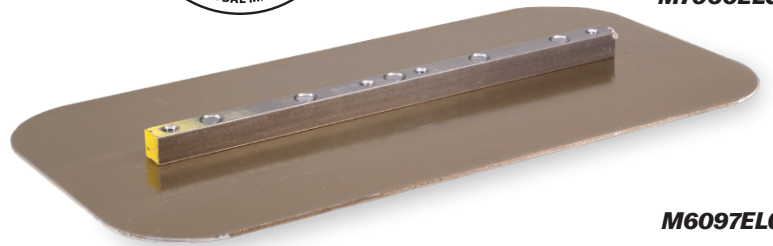

EXTENDED LIFE GOLD POWER TROWEL BLADES

- Crafted from top-quality, tempered and hardened gold steel
- Extended Life Gold blades last 50% longer than standard power trowel blades
- The combination blade style features both a floating edge and a flat finishing edge for finishing large areas of concrete
- The finish blade style produces a smooth and polished finish on large concrete surfaces
- Compatible for use with Multiquip Whiteman HTX6 Series Ride-On Power Trowels
- Sold 4 per inner pack/4 per outer pack

M7960ELG

M6097ELG

M6098ELG

**Extended Life Gold
blade material**

EDI	Part#	Description	Size-in	Size-mm	Type	Machine Size	Inner/ Outer
32960	M7960ELG	Power Trowel Flat-Finish Rounded Corner Blade	8 x 16	203 x 406	Flat Finish-Round Corners	8' Ride On	4/4
27976	M6097ELG	Power Trowel Combination Blade	8 x 16	203 x 406	Combination	8' Ride On	4/4
27977	M6098ELG	Power Trowel Finish Blade	6 x 16	152 x 406	Finish	8' Ride On	4/4