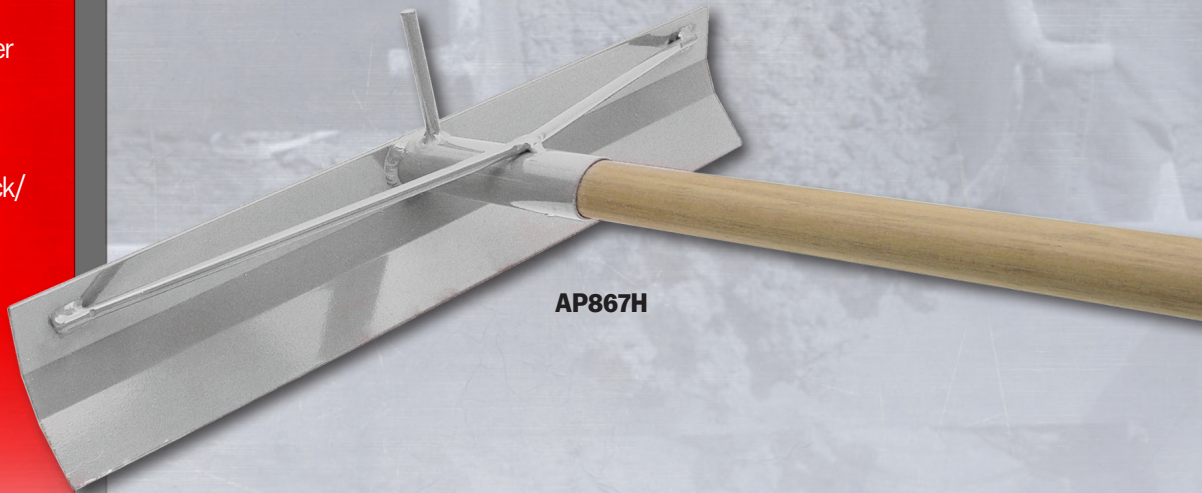

## Lightweight Aluminum Placer

- Spread and grade concrete with ease
- Strong, lightweight aluminum head
- Head is powder coated
- Braced for additional strength
- All items include a 54" (1372mm) wood handle- pre assembled
- Blade measures 19½" X 4" (495 X 102mm)
- AP867 and AP867H sold 5 per inner pack/5 per outer pack
- AP867-5 and AP867H-5 bulk packs of 32
- AP867RH sold 1 per inner pack/ 18 per outer pack

Made in USA  
  
 With Global Materials

AP867

AP867H

EDI	Part #	Description	Size-in	Size-mm
16867	AP867	Placer w/o Hook	19½X4	495 X 102
16868	AP867-5	Bulk of 32 w/o Hook	19½X4	495 X 102
16869	AP867H	Placer w/ Hook	19½X4	495 X 102
16870	AP867H-5	Bulk of 32 w/ Hook	19½X4	495 X 102
16871	AP867RH	Replacement Handle	54	1372