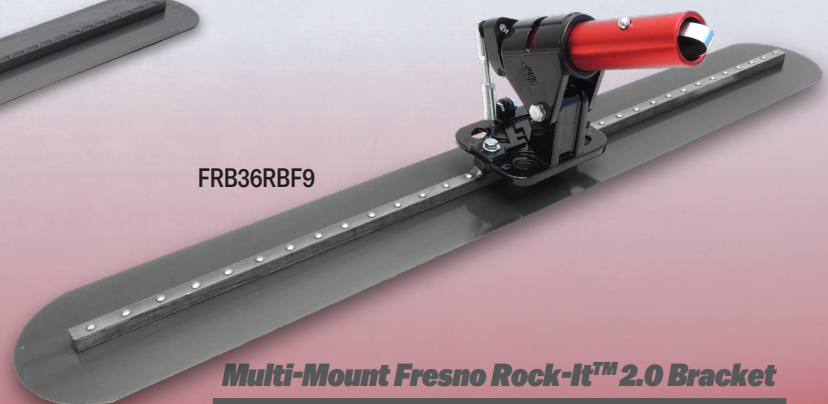

Carbon Steel Multi-Mount Fresnos

- Constructed of durable high-carbon steel
- Available in round or square end
- Round ends won't leave drag marks
- Can be used with all MARSHALLTOWN bull float brackets with two-hole mounting options
- Sold 1 per inner pack/1 per outer pack

FR24RAA

Multi-Mount Fresno All-Angle Bracket

EDI	Part #	Size-in	Size-mm	End
13509	FR24AA	24 X 5	610 x 127	Square
13518	FR24RAA	24 X 5	610 X 127	Round
13519	FR30AA	30 X 5	762 X 127	Square
13540	FR30RAA	30 X 5	762 X 127	Round
13541	FR36AA	36 X 5	914 X 127	Square
13542	FR36RAA	36 X 5	914 X 127	Round
13543	FR42AA	42 X 5	1067 X 127	Square
13544	FR42RAA	42 X 5	1067 X 127	Round
13545	FR48AA	48 X 5	1219 X 127	Square
13546	FR48RAA	48 X 5	1219 X 127	Round

RED700202

Carbon Steel Fresno w/Eliminator™ Bracket

EDI	Part #	Size-in	Size-mm	End
21062	RED700202	48 X 5	1219 X 127	Round

FRB36RBF9

Multi-Mount Fresno Rock-It™ 2.0 Bracket

EDI	Part #	Size-in	Size-mm	End
16216	FR36BF9	36 X 5	914 X 127	Square
16217	FR36RBF9	36 X 5	914 X 127	Round