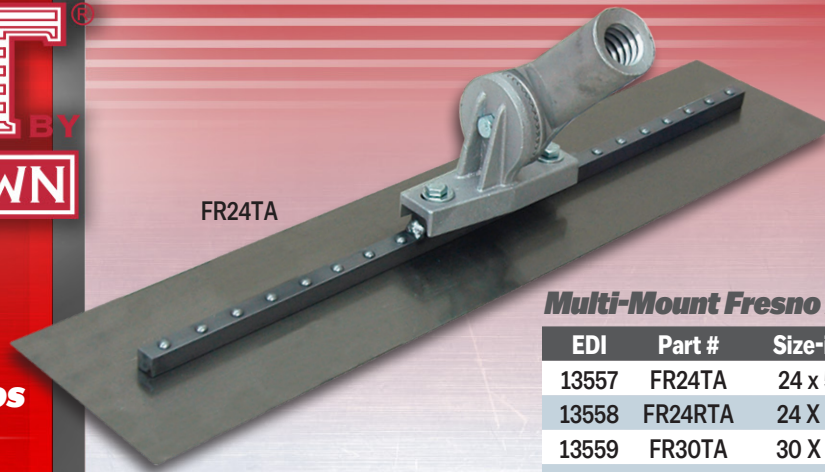

Carbon Steel Multi-Mount Fresnos

- Constructed of durable high-carbon steel
- Available in round or square end
- Round ends won't leave drag marks
- Can be used with all MARSHALLTOWN bull float brackets with two-hole mounting options
- Sold 1 per inner pack/1 per outer pack

FR24TA

Multi-Mount Fresno Adjustable Bracket

EDI	Part #	Size-in	Size-mm	End
13557	FR24TA	24 x 5	610 x 127	Square
13558	FR24RTA	24 X 5	610 X 127	Round
13559	FR30TA	30 X 5	762 X 127	Square
13560	FR30RTA	30 X 5	762 X 127	Round
13561	FR36TA	36 X 5	914 X 127	Square
13562	FR36RTA	36 X 5	914 X 127	Round
13563	FR42TA	42 X 5	1067 X 127	Square
13564	FR42RTA	42 X 5	1067 X 127	Round
13565	FR48TA	48 X 5	1219 X 127	Square
13566	FR48RTA	48 X 5	1219 X 127	Round

FR24RAA

Multi-Mount Fresno All-Angle Bracket

EDI	Part #	Size-in	Size-mm	End
13509	FR24AA	24 X 5	610 x 127	Square
13518	FR24RAA	24 X 5	610 X 127	Round
13519	FR30AA	30 X 5	762 X 127	Square
13540	FR30RAA	30 X 5	762 X 127	Round
13541	FR36AA	36 X 5	914 X 127	Square
13542	FR36RAA	36 X 5	914 X 127	Round
13543	FR42AA	42 X 5	1067 X 127	Square
13544	FR42RAA	42 X 5	1067 X 127	Round
13545	FR48AA	48 X 5	1219 X 127	Square
13546	FR48RAA	48 X 5	1219 X 127	Round

RED700202

Carbon Steel Fresno w/Eliminator™ Bracket

EDI	Part #	Size-in	Size-mm	End
21062	RED700202	48 X 5	1219 X 127	Round

FRB36RBF9

Multi-Mount Fresno Rock-It™ 2.0 Bracket

EDI	Part #	Size-in	Size-mm	End
16216	FR36BF9	36 X 5	914 X 127	Square
16217	FR36RBF9	36 X 5	914 X 127	Round