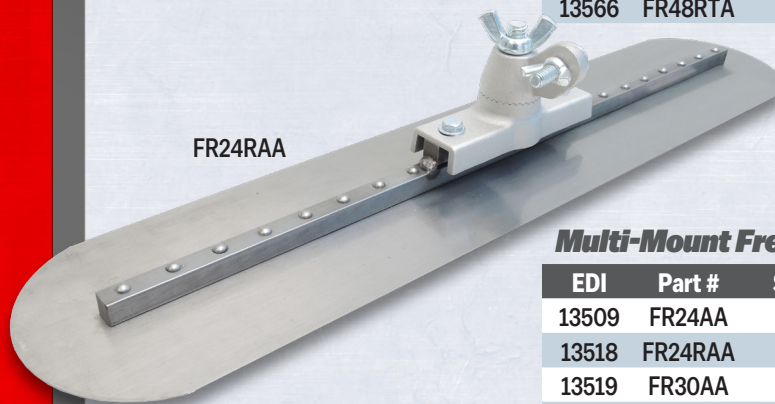

Carbon Steel Multi-Mount Fresnos

- Constructed of durable high-carbon steel
- Available in round or square end
- Round ends won't leave drag marks
- Can be used with all MARSHALLTOWN bull float brackets with two-hole mounting options
- Sold 1 per inner pack/1 per outer pack

FR24TA

Multi-Mount Fresno Adjustable Bracket

EDI	Part #	Size-in	Size-mm	End
13557	FR24TA	24 x 5	610 x 127	Square
13558	FR24RTA	24 X 5	610 X 127	Round
13559	FR30TA	30 X 5	762 X 127	Square
13560	FR30RTA	30 X 5	762 X 127	Round
13561	FR36TA	36 X 5	914 X 127	Square
13562	FR36RTA	36 X 5	914 X 127	Round
13563	FR42TA	42 X 5	1067 X 127	Square
13564	FR42RTA	42 X 5	1067 X 127	Round
13565	FR48TA	48 X 5	1219 X 127	Square
13566	FR48RTA	48 X 5	1219 X 127	Round

FR24RAA

Multi-Mount Fresno All-Angle Bracket

EDI	Part #	Size-in	Size-mm	End
13509	FR24AA	24 X 5	610 x 127	Square
13518	FR24RAA	24 X 5	610 X 127	Round
13519	FR30AA	30 X 5	762 X 127	Square
13540	FR30RAA	30 X 5	762 X 127	Round
13541	FR36AA	36 X 5	914 X 127	Square
13542	FR36RAA	36 X 5	914 X 127	Round
13543	FR42AA	42 X 5	1067 X 127	Square
13544	FR42RAA	42 X 5	1067 X 127	Round
13545	FR48AA	48 X 5	1219 X 127	Square
13546	FR48RAA	48 X 5	1219 X 127	Round