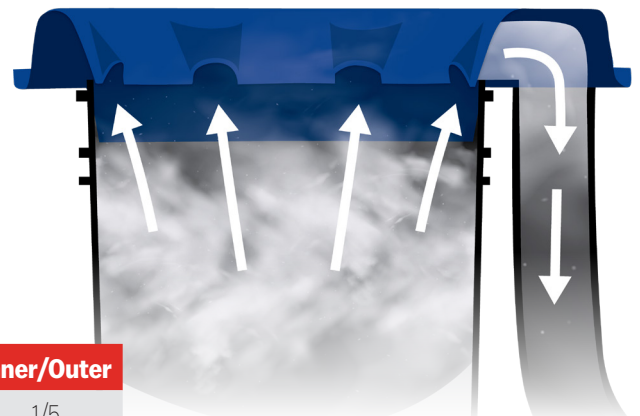

# DUSTPRO 360™

- Removes dust and reduces cleanup when mixing self-leveling compound, mortar, cement, grout and other powdery substances
- Keeps your jobsite safer and cleaner
- Made of lightweight yet durable recyclable plastic
- Tapered base compatible with standard 5-gallon buckets
- Oversized opening for easy material pouring
- Dual-piece construction for quick and easy cleanup

8 air suction vents capture harmful dust from all angles

Connects to all standard shop vacuum hoses

Dual-piece construction for quick & easy cleanup

WITHOUT DustPro 360™

WITH DustPro 360™

EDI	Part#	Description	Inner/Outer
33045	DUST5G	DustPro 360™	1/5