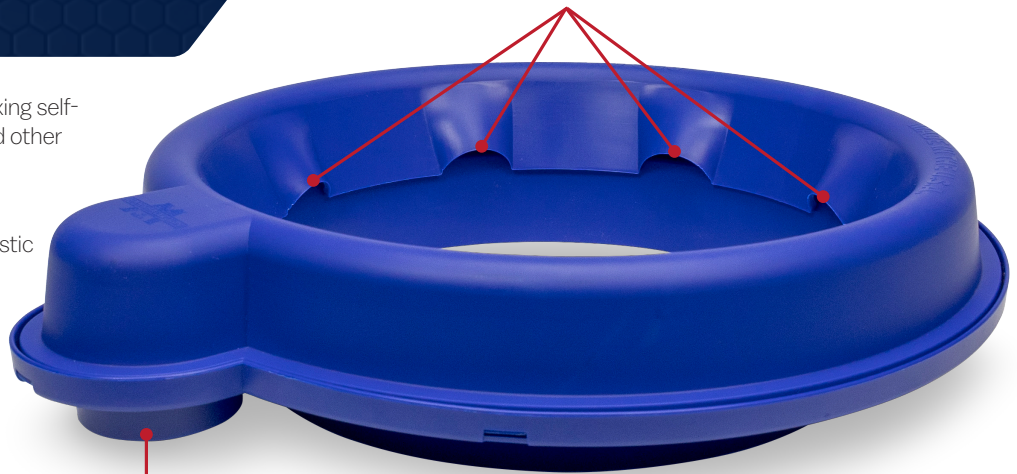

# DUSTPRO 360™

- Removes dust and reduces cleanup when mixing self-leveling compound, mortar, cement, grout and other powdery substances
- Keeps your jobsite safer and cleaner
- Made of lightweight yet durable recyclable plastic
- Tapered base compatible with standard 5-gallon buckets
- Oversized opening for easy material pouring
- Dual-piece construction for quick and easy cleanup

8 air suction vents capture harmful dust from all angles

Connects to all standard shop vacuum hoses

Dual-piece construction for quick & easy cleanup

WITHOUT DustPro 360™

WITH DustPro 360™

EDI	Part#	Description	Inner/Outer
33045	DUST5G	DustPro 360™	1/5