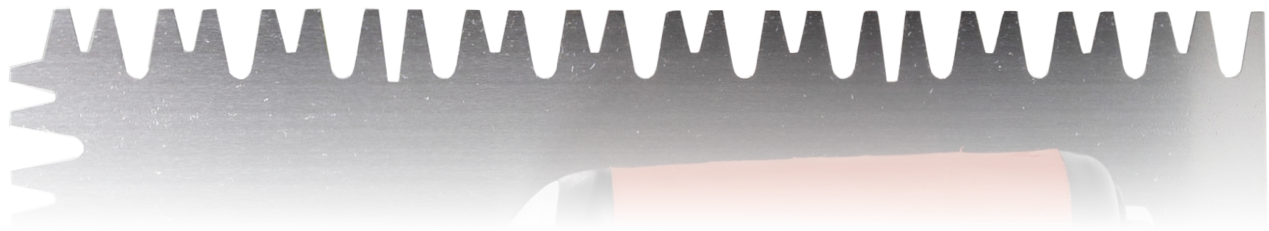

# SAWTOOTH NOTCHED TROWEL

- Sawtooth notch pattern ensures superior coverage for large format tiles
- Tested as the best trowel for large format tiles with a minimum coverage of 95%
- Superior hold strength between the aluminum alloy Xtralite® mounting and hard tempered steel blade
- Ergonomic DuraSoft® handle is long-lasting, reduces fatigue, and increases user control

**Thru-Rivet**  
Mounting-to-blade connection produces the strongest, longest-lasting notched trowel on the market

**Unmatched Hardness**  
Blade quality provides unmatched wear resistance vs. the competition

EDI	Part#	Description	Size-in	Size-mm	Inner/Outer
33240	SAW11SD	Sawtooth Notched Trowel	11 x 4½	279 x 114	1/6