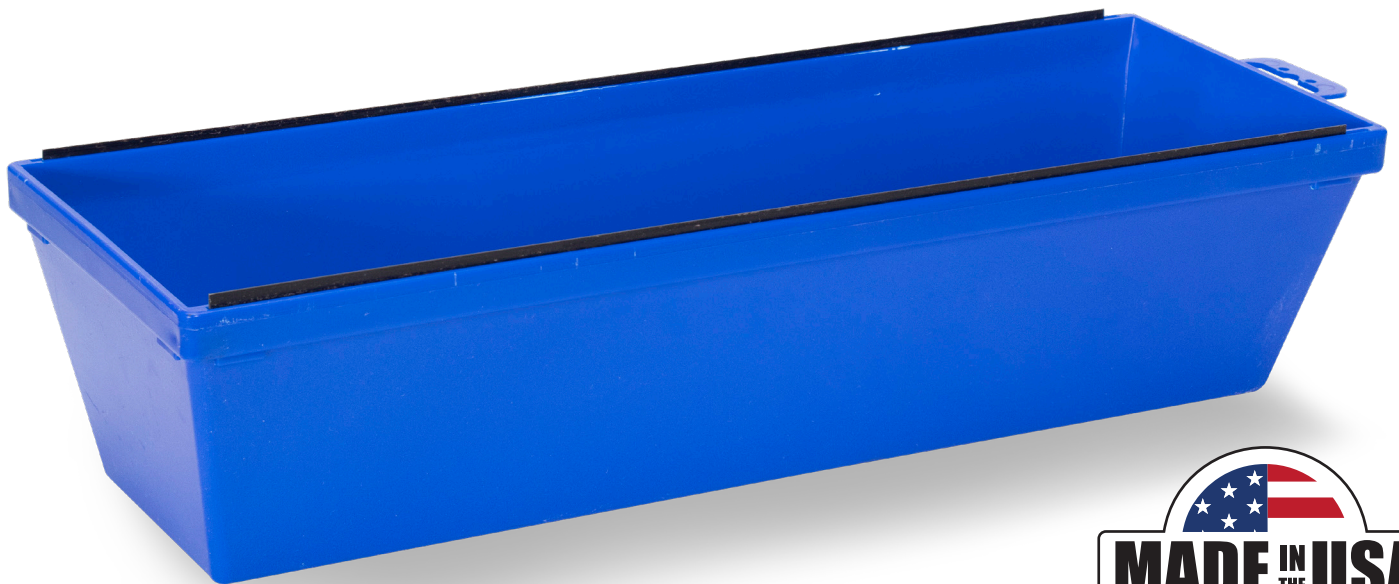

PLASTIC MUD PAN

- Made of plastic with hang-up tab
- Equipped with two metal wiping blades
- Resists chemicals and temperature changes
- Outside is slightly textured to provide non-slip surface

EDI	Part#	Description	Size-in	Size-mm	Outer
28601	MP812H	Plastic Mud Pan	12 $\frac{1}{4}$ X 2 $\frac{3}{4}$	311 X 70	10
28602	MP814H	Plastic Mud Pan	14 $\frac{1}{4}$ X 2 $\frac{3}{4}$	362 X 70	10