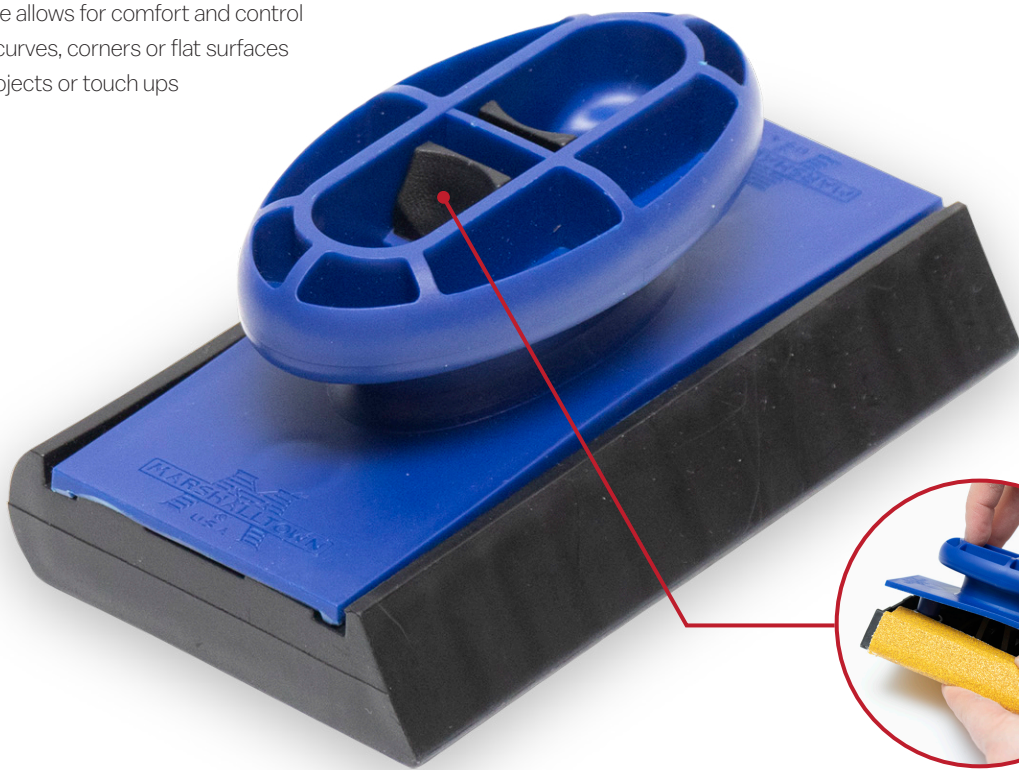

# SANDING BLOCK

- Quick-change clasp feature makes it easy to load with ¼ sheet of standard sandpaper
- Ergonomic handle allows for comfort and control
- Shaped to sand curves, corners or flat surfaces
- Ideal for small projects or touch ups

**Quick-Change Clasp**

EDI	Part#	Description	Outer
29186	ESB	Sanding Block	8