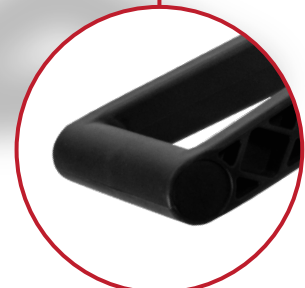

PROSCAPE™ SQUARE POINT FOLDING SHOVEL

- Perfect for a car trunk and small space gardening
- Useful in emergency situations, such as digging a vehicle out of snow
- Made of heavy gauge, powder-coated carbon steel
- Ultra-low profile compact design
- Overall length 26" (660mm)

Twist and lock collar

Comfortable easy-grip handle

Folding design is easy to store and carry

Comes with convenient travel tote

EDI	Part#	Description	Overall Length	Outer
32463	FOLDSPS	Folding Square Point Shovel	23" (584 mm)	1