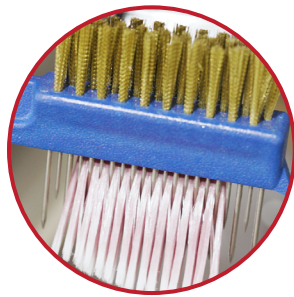

PREMIUM PAINT BRUSH COMB

- Recommended for maintaining maximum brush performance
- Stainless steel comb cleans and straightens brush bristles
- Brass wire bristles gently removes heavy paint build up
- Paint can rim cleaner removes excess paint from can rim to allow for air tight seal during storage
- Durable hammering end is versatile for uses such as nail setting, securing lid to paint can for an air tight seal, and more
- Ergonomic, textured handle for improved grip
- Integrated roller cleaner removes excess paint from roller cover, saving paint and time during cleaning

Stainless Steel Comb

Hammering End

Roller Cleaner

Paint Can Rim Cleaner

EDI	Part#	Description	Outer
29259	PBC	Premium Paint Brush Comb	12