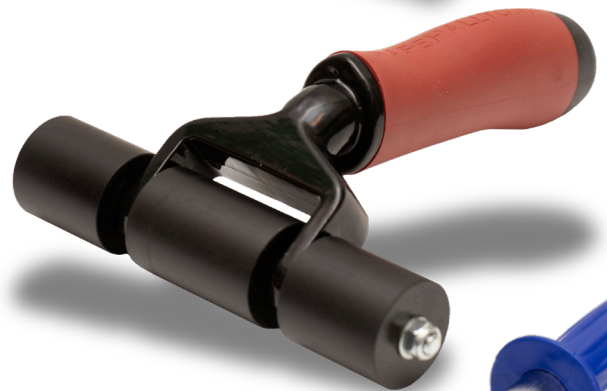

SEAM ROLLERS

Carpet Seam Roller

- Improves seam strength by forcing adhesive into carpet backing
- Star wheel design blends carpet yarn at seam
- DuraSoft® handle for increased comfort and reduced fatigue

EDI	Part#	Description	Size-in	Size-mm	Outer
28779	SWSR6	Carpet Seam Roller	6	152	4

Smooth Carpet Seam Roller

- Improves seam strength by forcing adhesive into carpet backing
- Smooth wheel design reduces snags in carpet
- Can also be used for vinyl flooring
- DuraSoft® handle for increased comfort and reduced fatigue

EDI	Part#	Description	Size-in	Size-mm	Outer
28780	SSR6	Smooth Carpet Seam Roller	6	152	4

Extension Roller

- Used for rolling laminate and other floor coverings
- Non-marking rubber rollers
- Extended from 17 to 27" (432 to 686 mm)