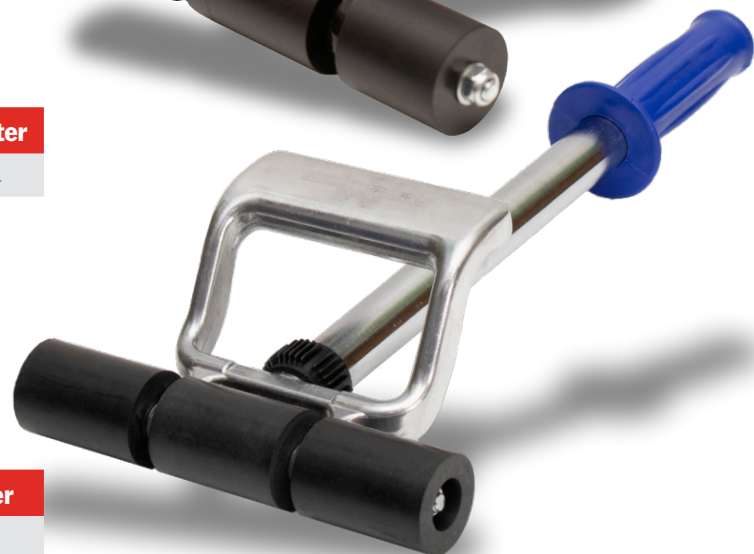

SEAM ROLLERS

Carpet Seam Roller

- Improves seam strength by forcing adhesive into carpet backing
- Star wheel design blends carpet yarn at seam
- DuraSoft® handle for increased comfort and reduced fatigue

EDI	Part#	Description	Size-in	Size-mm	Outer
28779	SWSR6	Carpet Seam Roller	6	152	4

Smooth Carpet Seam Roller

- Improves seam strength by forcing adhesive into carpet backing
- Smooth wheel design reduces snags in carpet
- Can also be used for vinyl flooring
- DuraSoft® handle for increased comfort and reduced fatigue

EDI	Part#	Description	Size-in	Size-mm	Outer
28780	SSR6	Smooth Carpet Seam Roller	6	152	4

Extension Roller

- Used for rolling laminate and other floor coverings
- Non-marking rubber rollers
- Extended from 17 to 27" (432 to 686 mm)