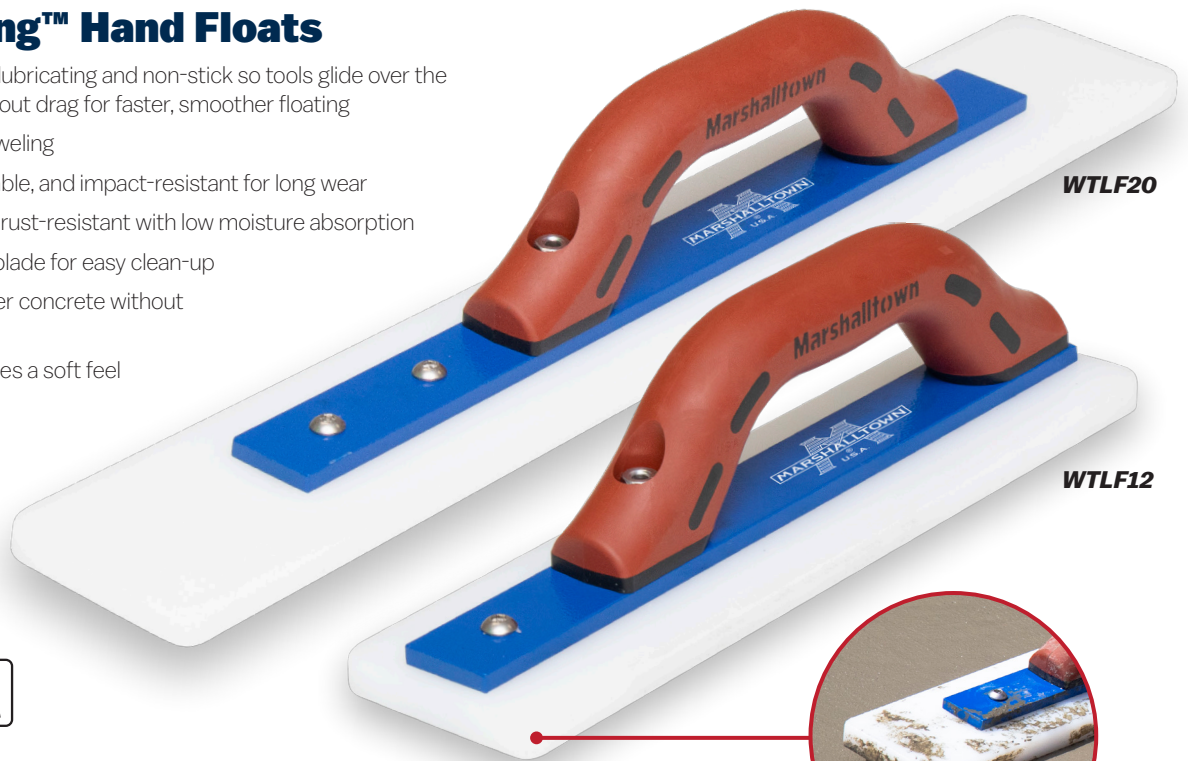

## White Lightning™ Hand Floats

- White Lightning™ is self-lubricating and non-stick so tools glide over the surface of concrete without drag for faster, smoother floating
- Prepares surface for troweling
- Blade is lightweight, durable, and impact-resistant for long wear
- Chemical, corrosion and rust-resistant with low moisture absorption
- Concrete won't stick to blade for easy clean-up
- Rounded edges glide over concrete without gouging the surface
- DuraSoft® handle provides a soft feel that reduces fatigue
- Available in five sizes to suit your needs

**Rounded edges glide without gouging**

## White Lightning™ Tapered Darby

- White Lightning™ is self-lubricating and non-stick so tools glide over the surface of concrete without drag for faster, smoother floating
- Prepares surface for troweling
- Blade is lightweight, durable, and impact-resistant for long wear
- Chemical, corrosion and rust-resistant with low moisture absorption
- Concrete won't stick to blade for easy clean-up
- Rounded edges glide over concrete without gouging the surface
- DuraSoft® handle provides a soft feel that reduces fatigue
- 30 X 3" (762 X 76 mm) blade size

## White Lightning™ Bull Float Blades

- White Lightning™ is self-lubricating and non-stick so tools glide over the surface of concrete without drag for faster, smoother floating
- Prepares surface for troweling
- Blade is lightweight, durable, and impact-resistant for long wear
- Chemical, corrosion and rust-resistant with low moisture absorption
- Concrete won't stick to blade for easy clean-up
- Rounded edges glide over concrete without gouging the surface
- Available in three sizes to suit your needs
- Attaches to your favorite bracket and extension handle
- C-Channel runs length of the bull float to strengthen blade
- Mounting adaptor accommodates two-hole or four-hole bull float brackets
- Bracket sold separately