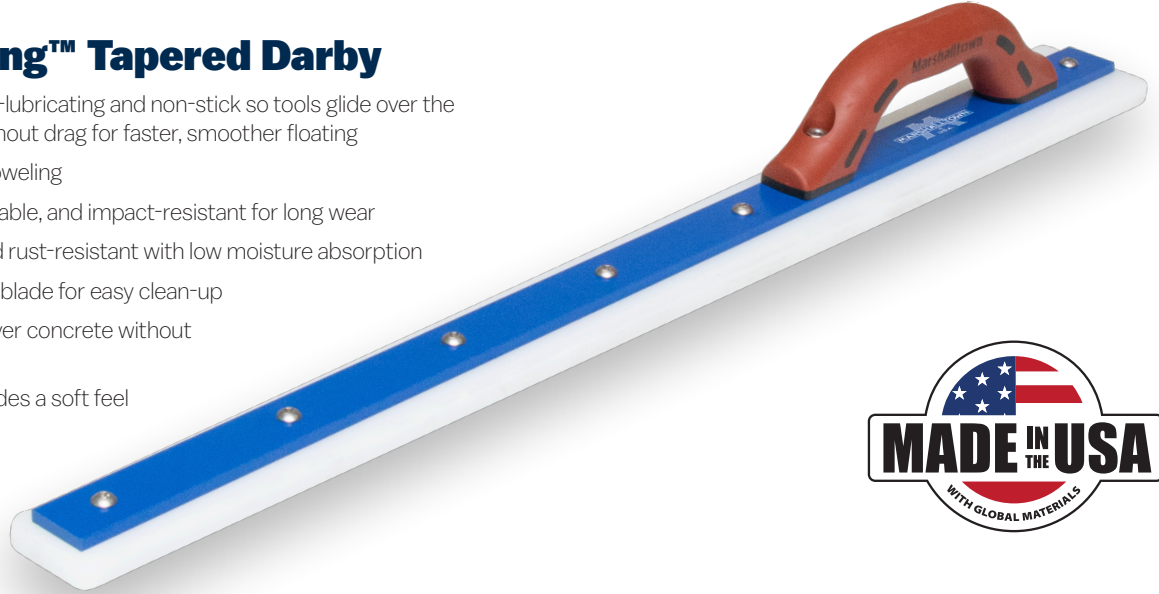

## White Lightning™ Hand Floats

- White Lightning™ is self-lubricating and non-stick so tools glide over the surface of concrete without drag for faster, smoother floating
- Prepares surface for troweling
- Blade is lightweight, durable, and impact-resistant for long wear
- Chemical, corrosion and rust-resistant with low moisture absorption
- Concrete won't stick to blade for easy clean-up
- Rounded edges glide over concrete without gouging the surface
- DuraSoft® handle provides a soft feel that reduces fatigue
- Available in five sizes to suit your needs

**Rounded edges glide without gouging**

## White Lightning™ Tapered Darby

- White Lightning™ is self-lubricating and non-stick so tools glide over the surface of concrete without drag for faster, smoother floating
- Prepares surface for troweling
- Blade is lightweight, durable, and impact-resistant for long wear
- Chemical, corrosion and rust-resistant with low moisture absorption
- Concrete won't stick to blade for easy clean-up
- Rounded edges glide over concrete without gouging the surface
- DuraSoft® handle provides a soft feel that reduces fatigue
- 30 X 3" (762 X 76 mm) blade size

## White Lightning™ Bull Float Blades

- White Lightning™ is self-lubricating and non-stick so tools glide over the surface of concrete without drag for faster, smoother floating
- Prepares surface for troweling
- Blade is lightweight, durable, and impact-resistant for long wear
- Chemical, corrosion and rust-resistant with low moisture absorption
- Concrete won't stick to blade for easy clean-up
- Rounded edges glide over concrete without gouging the surface
- Available in three sizes to suit your needs
- Attaches to your favorite bracket and extension handle
- C-Channel runs length of the bull float to strengthen blade
- Mounting adaptor accommodates two-hole or four-hole bull float brackets
- Bracket sold separately