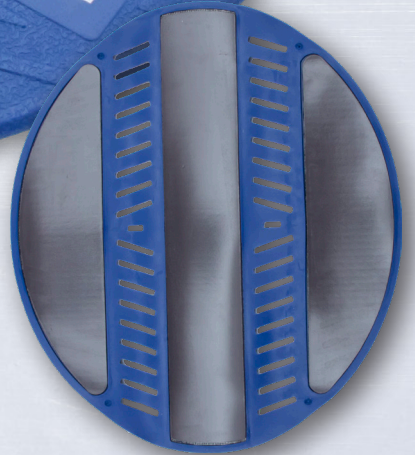

Mud Pan Grip

- 3 magnets attach to nearly any steel mud pan
- Non-slip grip
- Does not transfer cold
- Will attach to stainless steel mud pans
- Comfortable rubber grip for less fatigue
- Sold 6 per inner pack/6 per outer pack

Mud pan sold separately

MARSHALLTOWN

EDI	Part#	Description	Size-in.	Size-mm
28237	MPG	Mud Pan Grip	8 X 6 ⁷ / ₈	203 X 175