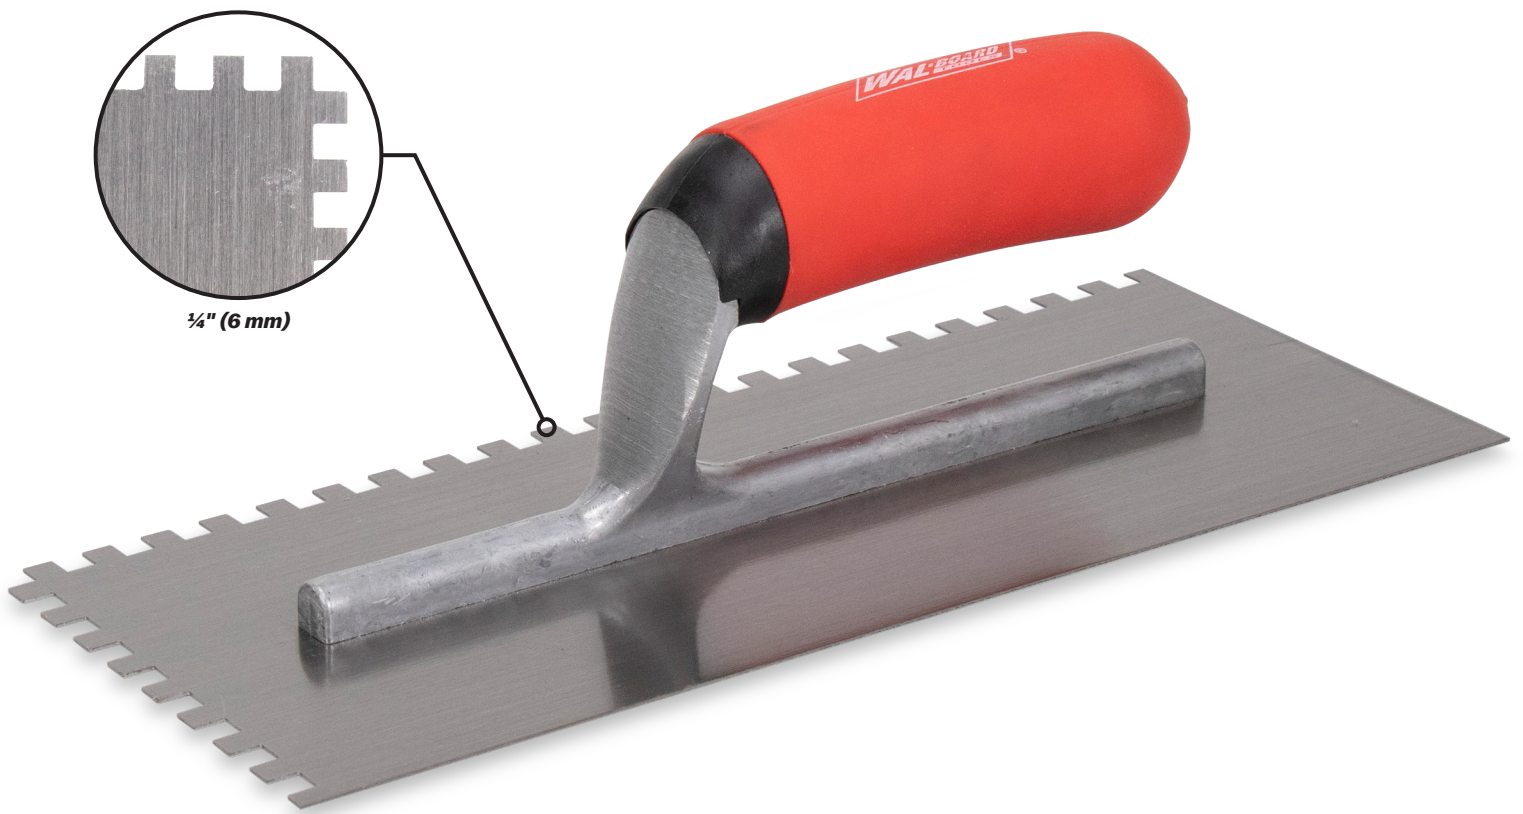

## NOTCHED TROWEL

- Durable carbon steel blade with flexible construction
- Notched on two sides
- Soft grip, durable polypropylene handle absorbs shock and reduces user fatigue

EDI	Part#	Description	Size-in	Size-mm	Inner/Outer
40276	084-027	Notched Trowel	11 X 4½	279 X 114	1/6