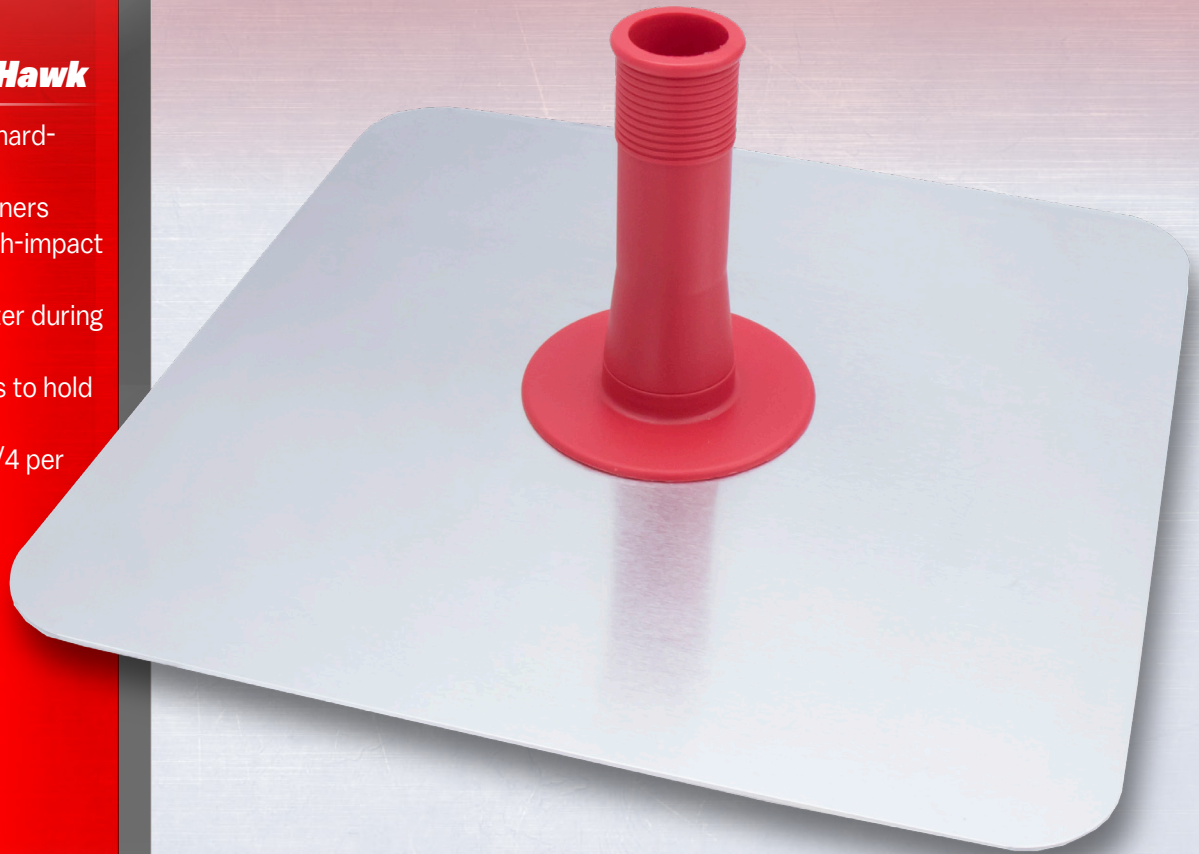

**Plastic Handle Hawk**

- Made of heavy gauge hard-rolled aluminum
- Rounded edges & corners
- Strong lightweight high-impact plastic handle
- Used for holding plaster during application
- Machined score marks to hold material in place
- Sold 4 per inner pack/4 per outer pack

EDI	Part #	Description	Size-in	Size-mm
28238	PH694	Hawk - Plastic Handle	12 X 12	305 X 305