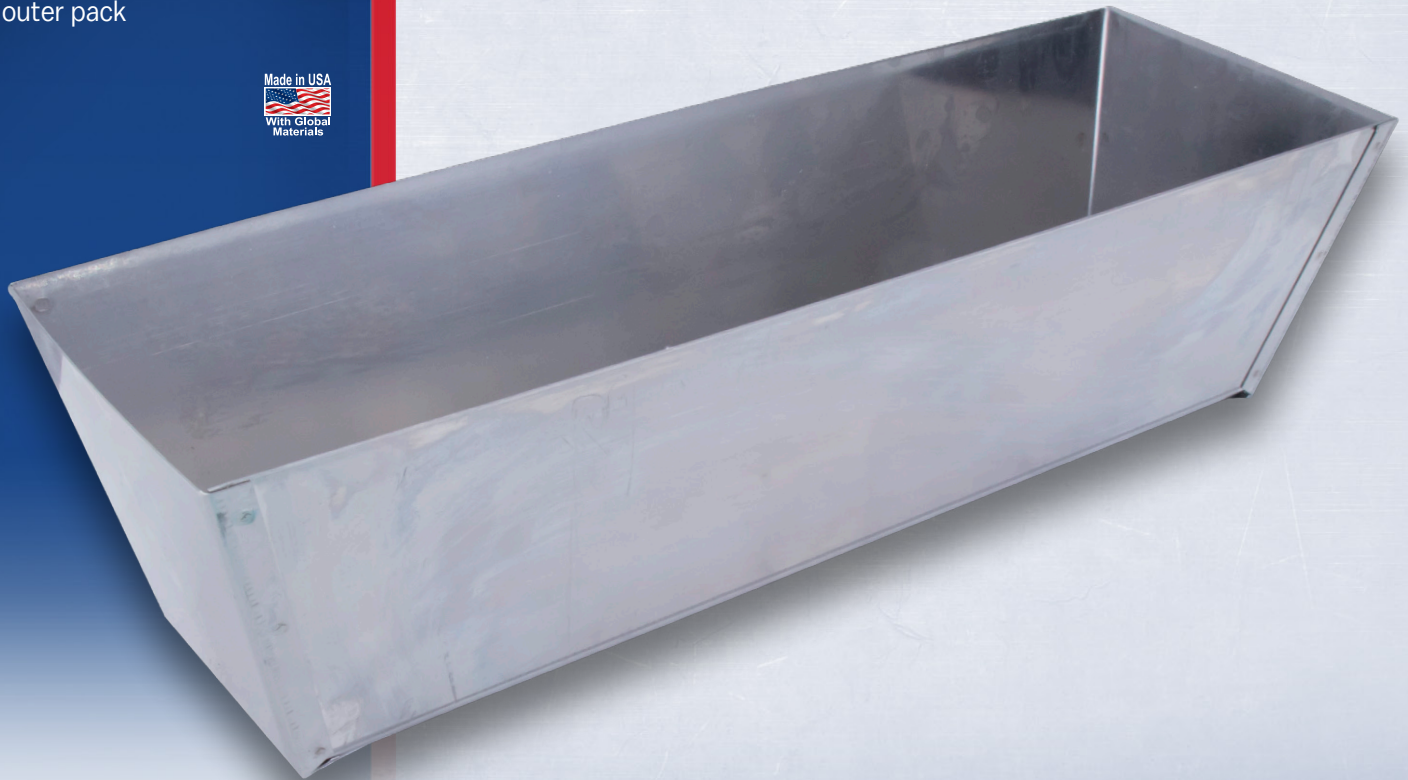

## ***Stainless Steel Welded Mud Pans***

- Made from stainless steel
- Tapered ends with mud-tight seams
- Sides are sheared to clean knives easily
- Sold 12 per inner pack/12 per outer pack

### **MARSHALLTOWN**

<b>EDI</b>	<b>Part#</b>	<b>Description</b>	<b>Size-in.</b>	<b>Size-mm</b>
16390	812	Stainless Steel Welded Mud Pan	12	305
28246	810	Stainless Steel Welded Mud Pan	14	356