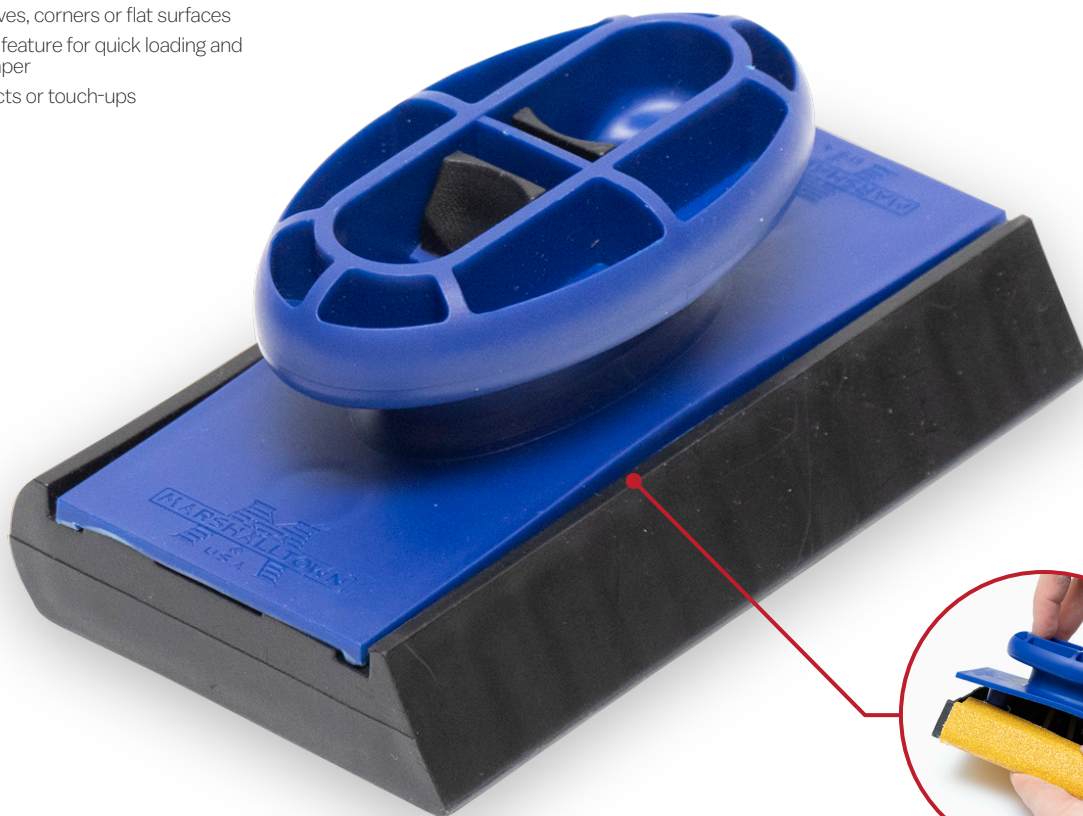

SANDING BLOCK

- Easy to load with ¼ sheet of standard sandpaper
- Ergonomic handle allows for comfort and control
- Shaped to sand curves, corners or flat surfaces
- Quick-change clasp feature for quick loading and unloading of sandpaper
- Ideal for small projects or touch-ups

EDI	Part#	Description	Inner/Outer
29186	ESB	Sanding Block	1/8