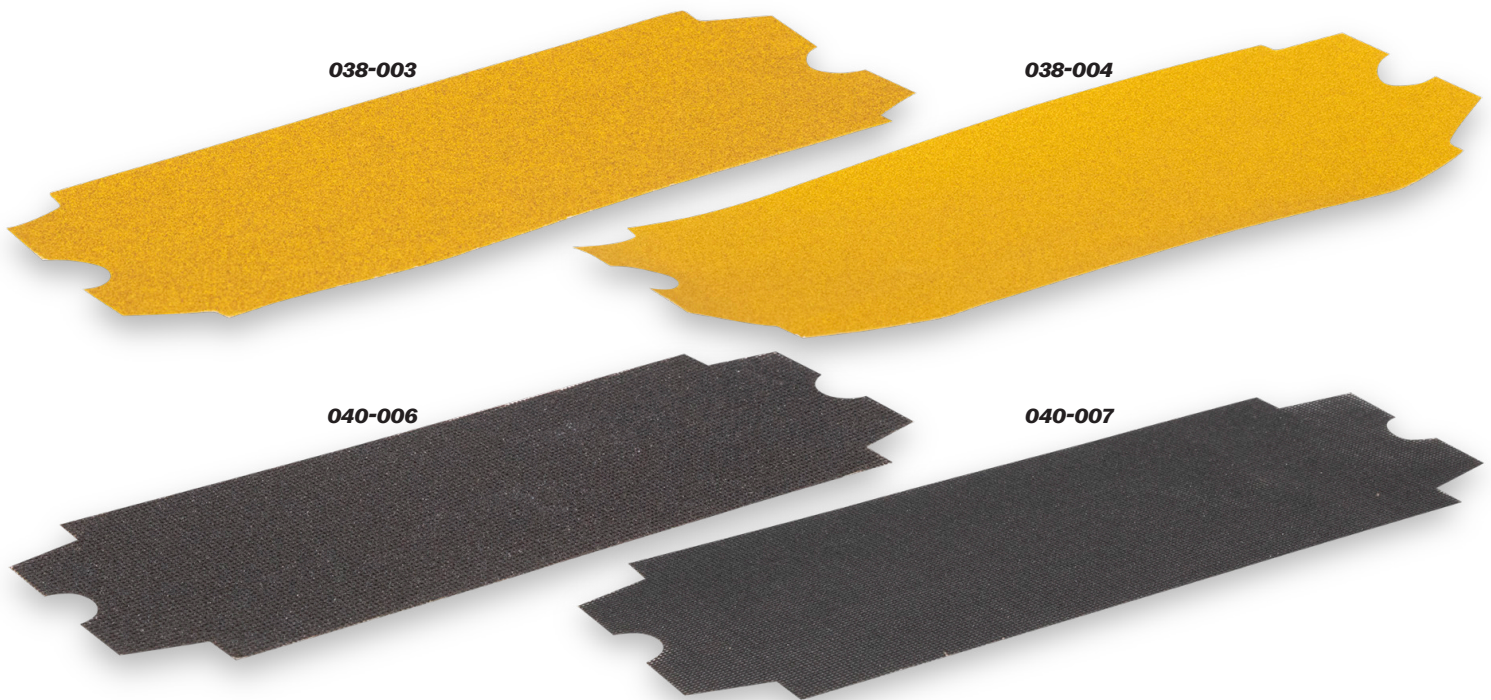

# SANDPAPER & SANDSCREENS

- Top quality, Silicone-Carbide paper
- Pre-cut to fit WAL-BOARD TOOLS Sanders
- 11¼" x 4¾" Die-Cut Sandpaper: Choose 80 or 100 grit; 10 or 100 pack
- 11¼" x 4¾" Straight-Cut or Angled-Cut Sandscreens: Comes in 120 or 220 grit; 10 pack

EDI	Part#	Description	Size-in	Size-mm	Inner/Outer
40154	038-001	80 Grit Die-Cut Sandpaper (100pk)	11¼ X 4¾	285.75 X 106	1/10
40155	038-002	100 Grit Die-Cut Sandpaper (100pk)	11¼ X 4¾	285.75 X 106	1/10
40156	038-003	80 Grit Die-Cut Sandpaper (10pk)	11¼ X 4¾	285.75 X 106	1/10
40157	038-004	100 Grit Die-Cut Sandpaper (10pk)	11¼ X 4¾	285.75 X 106	1/10
40161	040-001	120 Grit Straight-Cut Sandscreens (10pk)	11¼ X 4¾	285.75 X 106	1/10
40162	040-002	220 Grit Straight-Cut Sandscreens (10pk)	11¼ X 4¾	285.75 X 106	1/10
40163	040-006	120 Grit Angle-Cut Sandscreens (10pk)	11¼ X 4¾	285.75 X 106	1/10
40164	040-007	220 Grit Angle-Cut Sandscreens (10pk)	11¼ X 4¾	285.75 X 106	1/10