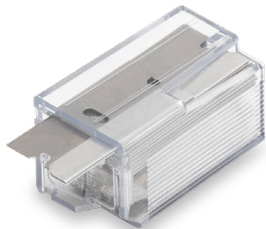

PAINT SCRAPERS, KNIVES & BLADES

Mini Glass Scraper

- Allows for scraping in hard-to-reach places
- Lightweight and economical
- Reversible blade for safe storage
- Accepts standard single-edge razor blades

Window Glass Scraper

- Used to scrape windows, glass tile, ceramic tile and more
- Soft grip handle
- Push button opening and locking action
- Uses MARSHALLTOWN **WGS35RB** Replacement blades

Soft Grip Glass Scraper

- Ideal for removing old paint and adhesives from windows, glass, tile and more
- Includes 5 single-edge replacement blades
- Safety locking mechanism

EDI	Part#	Description	Inner/Outer
29196	9056MGS	Mini Glass Scraper	1/24

EDI	Part#	Description	Inner/Outer
29206	WGS35	3½" (89mm) Window Glass Scraper	1/12

EDI	Part#	Description	Inner/Outer
29198	GS198	Soft Grip Glass Scraper	1/12

Single-Edge Blade Dispenser

- Single-edge blades fit handheld window and paint scrapers
- Ideal for removing old paint and adhesive from windows, glass, tile and more
- Comes in a convenient plastic dispenser
- Fits knives **9056** and **9074** and scrapers **GS198**, **9074**, **9056MGS**