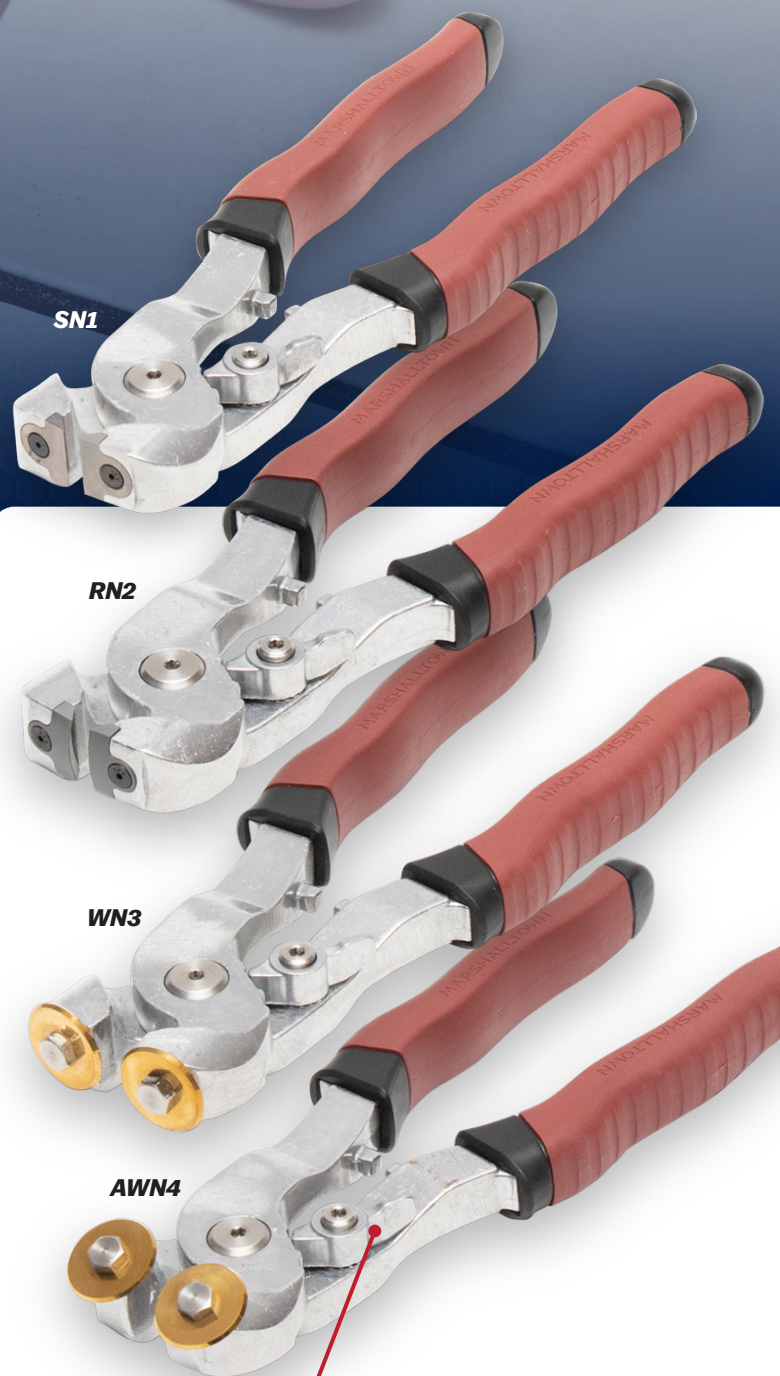

TILE NIPPERS

- Straight/Radius nippers are great for small, curved or irregular nipping of ceramic or porcelain tiles
- Wheeled nippers work with ceramic and porcelain tiles as well as glass and mosaics
- Aluminum die cast body provides lightweight durability
- Internal torsion springs help prevent damaged or lost springs
- Comfortable DuraSoft® handles
- Replaceable, tungsten-carbide tips and wheels
- Adjustment knob controls how far nippers open, with stops for closed, 1/4" tile, 1/2" tile and fully open, to help reduce hand fatigue
- Patent Pending

EDI	Part#	Description	Inner/Outer
29571	SN1	Straight Tile Nippers	1/6
29572	RN2	Radius Tile Nippers	1/6
29573	WN3	Wheeled Tile Nippers	1/6
29574	AWN4	Angled Wheeled Tile Nippers	1/6
29579	SN1B	Straight Tile Nipper Replacement Tips	1/1
29580	RN2B	Radius Tile Nipper Replacement Tips	1/1
29581	WNB	Wheeled Tile Nipper Replacement Wheels	1/1

Adjustment Knob Control