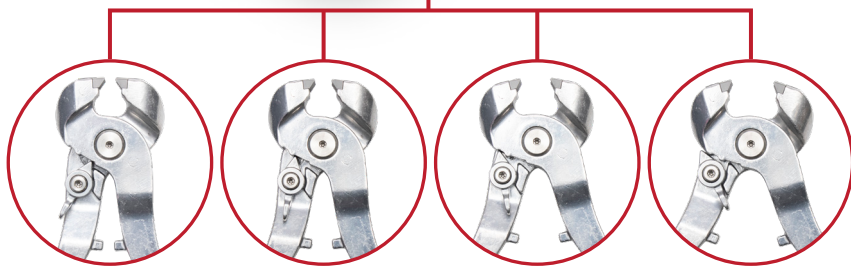

TILE NIPPERS

- Straight/Radius nippers are great for small, curved or irregular nipping of ceramic or porcelain tiles
- Wheeled nippers work with ceramic and porcelain tiles as well as glass and mosaics
- Aluminum die cast body provides lightweight durability
- Internal torsion springs help prevent damaged or lost springs
- Comfortable DuraSoft® handles
- Replaceable, tungsten-carbide tips and wheels
- Adjustment knob controls how far nippers open, with stops for closed, 1/4" tile, 1/2" tile and fully open, to help reduce hand fatigue
- Patent Pending

EDI	Part#	Description	Inner/Outer
29571	SN1	Straight Tile Nippers	1/6
29572	RN2	Radius Tile Nippers	1/6
29573	WN3	Wheeled Tile Nippers	1/6
29574	AWN4	Angled Wheeled Tile Nippers	1/6
29579	SN1B	Straight Tile Nipper Replacement Tips	1/1
29580	RN2B	Radius Tile Nipper Replacement Tips	1/1
29581	WNB	Wheeled Tile Nipper Replacement Wheels	1/1

Adjustment Knob Control