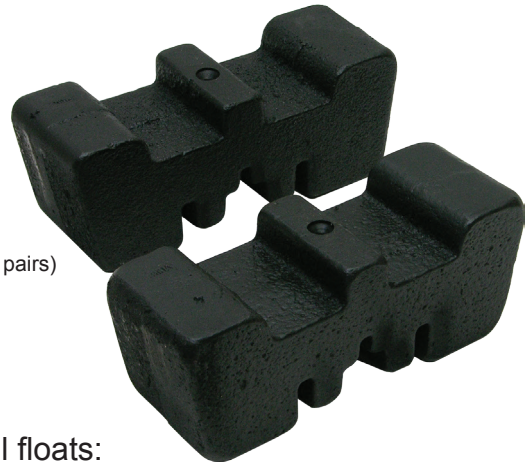

5lbs each / 10lb weight total (sold in pairs)

Fits ALL of the following bull floats:

MARSHALLTOWN and QLT series magnesium bull floats
Broken-In magnesium bull floats
Aluminum bull floats
Multigroove bull floats

Fits ALL channel and double edge channel bull floats

PermaStraight[®] bull floats

Fits ALL wood and laminated wood bull floats

Fits ALL of the following fresas:

Fits ALL MARSHALLTOWN and QLT fresas

Fits ALL blue gliders